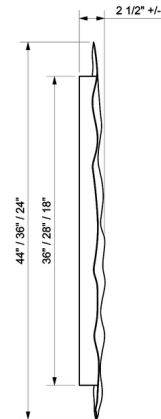

CLICK TO VIEW PRODUCT

Notes: