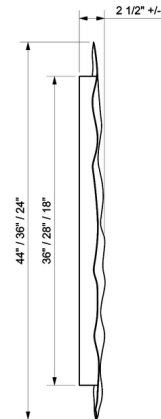

### Description

Hand-formed from an aluminum sheet, the Luster Medallion is both a sculptural wall element and a source of warm indirect lighting. The circle is back-lit by an integrated LED module, giving off a subtle glow around its perimeter. Its unique, pronounced crumples result in a one-of-a-kind piece with striking texture. Choose a mirrored finish for a radiant gleam or a matte finish for understated allure.

### Specifications

|                       |                        |
|-----------------------|------------------------|
| COLOR                 | N/A                    |
| BODY FINISH           | Satin Brass            |
| WATTAGE               | 9.5W                   |
| DIMMER                | Low Voltage Electronic |
| DIMENSIONS            | 24"W x 24"H x 2.5"D    |
| INTEGRATED LED MODULE | 1 x LED/9.5W/120V LED  |
| COUNTRY OF ORIGIN     | Canada                 |