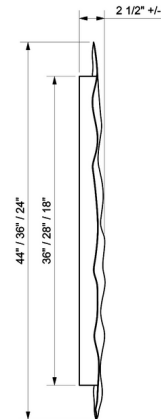

### Description

Hand-formed from an aluminum sheet, the Luster Medallion is both a sculptural wall element and a source of warm indirect lighting. The circle is back-lit by an integrated LED module, giving off a subtle glow around its perimeter. Its unique, pronounced crumples result in a one-of-a-kind piece with striking texture. Choose a mirrored finish for a radiant gleam or a matte finish for understated allure.

### Specifications

COLOR	N/A
BODY FINISH	Satin Brass
WATTAGE	9.5W
DIMMER	Low Voltage Electronic
DIMENSIONS	24"W x 24"H x 2.5"D
INTEGRATED LED MODULE	1 x LED/9.5W/120V LED
COUNTRY OF ORIGIN	Canada