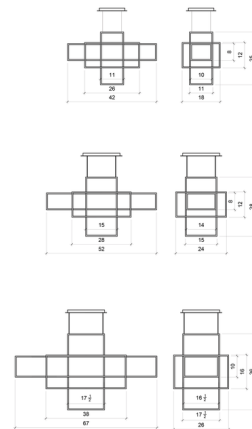

CLICK TO VIEW PRODUCT

Notes: