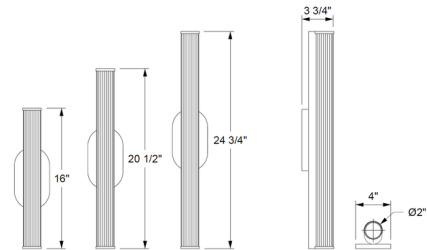

By Ridgely Studio Works

Description

The Ember S2 Wall Sconce shows off an elegant scalloped glass tube diffuser supported by two delicate rings at the ends. Casting a warm, inviting glow as LED light passes through the clear or frosted glass, it brings both illumination and style into your space.

Shown in satin brass / clear

Specifications

COLOR	Clear
BODY FINISH	Satin Brass
WATTAGE	4W
DIMMER	Low Voltage Electronic
DIMENSIONS	4"W x 16"H x 3.75"D
INTEGRATED LED MODULE	1 x LED/4W/120V LED
COUNTRY OF ORIGIN	Canada