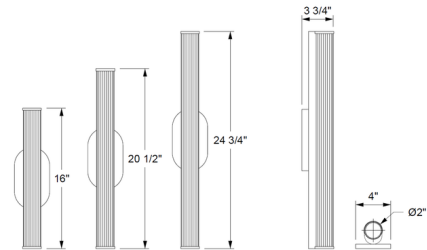

### Specifications

COLOR	Clear
BODY FINISH	Satin Brass
WATTAGE	4W
DIMMER	Low Voltage Electronic
DIMENSIONS	4"W x 16"H x 3.75"D
INTEGRATED LED MODULE	1 x LED/4W/120V LED
COUNTRY OF ORIGIN	Canada