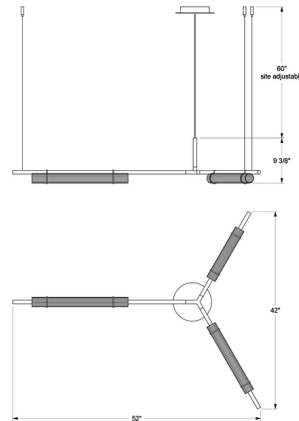

CLICK TO VIEW PRODUCT

Notes: