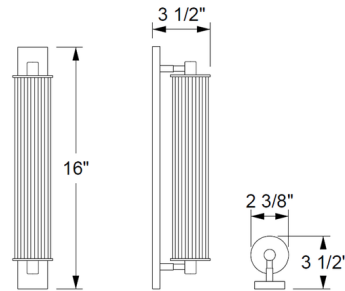

By Ridgely Studio Works

Description

Illuminate your space with the exquisite Beacon S4 Wall Sconce. It works well in any space with its sleek, elegant design and short extension, guiding you through the night with refined style. A scalloped clear glass is layered over an inner white diffuser to deliver soft ambient lighting. Use the Beacon to add a touch of warmth and sophistication to entryways and hallways. Note: Requires a 2 x 4 inch junction box.

Shown in satin brass / clear

Specifications

COLOR	Clear
BODY FINISH	Satin Brass
WATTAGE	8W
DIMMER	Low Voltage Electronic
DIMENSIONS	2.375"W x 16"H x 3.5"D
INTEGRATED LED MODULE	1 x LED/8W/120V LED
COUNTRY OF ORIGIN	Canada