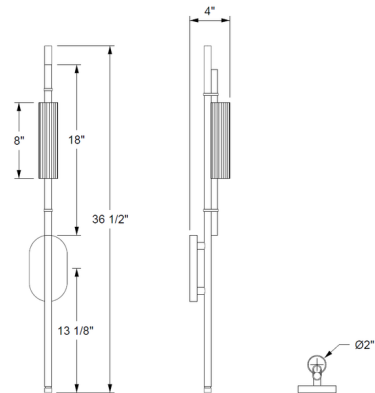

Technical Information

LAMP COLOR 3000K
LUMENS/WATT 97.78
LUMINOUS FLUX . . . . . 440 lumens

CLICK TO VIEW PRODUCT

Notes: