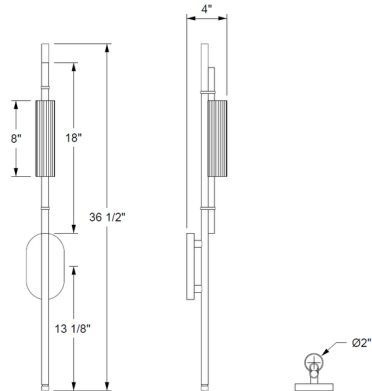

CLICK TO VIEW PRODUCT

Notes: