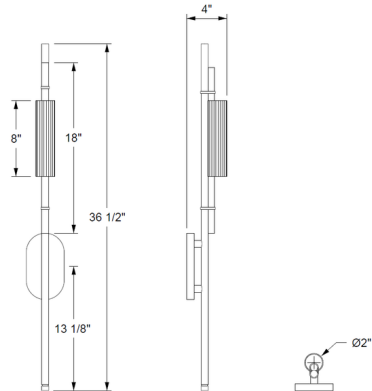

By Ridgely Studio Works

Description

The Element S5 Wall Sconce offers an unexpected mix of elements, combining cold-rolled steel with a frosted acrylic rod and clear or frosted fluted glass accent. The long slender form embodies sleek modern style, while the glass adds texture. LED light shines out through the acrylic and glass to provide warm diffused illumination.

Specifications

COLOR Frosted
 BODY FINISH Blackened Steel
 WATTAGE 4.5W
 DIMMER Low Voltage Electronic
 DIMENSIONS 4"W x 36.5"H x 4"D
 INTEGRATED LED MODULE 1 x LED/4.5W/120V LED
 COUNTRY OF ORIGIN Canada

Technical Information

LAMP COLOR 3000K
 LUMENS/WATT 97.78
 LUMINOUS FLUX 440 lumens

Shown in matte black / satin brass / clear

CLICK TO VIEW PRODUCT

Notes: