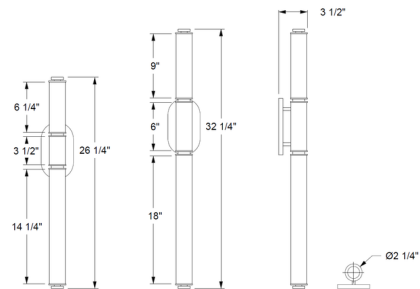

Shown in satin brass / opaque white matte

Specifications

COLOR	Opaque White Matte
BODY FINISH	Satin Brass
WATTAGE	22W
DIMMER	Low Voltage Electronic
DIMENSIONS	4"W x 32.25"H x 3.5"D
INTEGRATED LED MODULE	1 x LED/22W/120V LED
COUNTRY OF ORIGIN	Canada