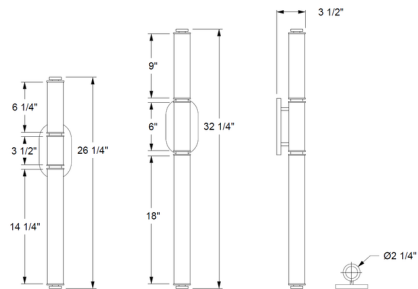

Shown in satin brass / opaque white matte

Specifications

COLOR Opaque White Matte
 BODY FINISH Satin Brass
 WATTAGE 22W
 DIMMER Low Voltage Electronic
 DIMENSIONS 4"W x 32.25"H x 3.5"D
 INTEGRATED LED MODULE 1 x LED/22W/120V LED
 COUNTRY OF ORIGIN Canada