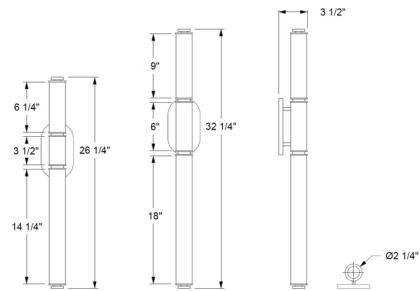

Shown in satin brass / opaque white matte

Specifications

COLOR	Opaque White Matte
BODY FINISH	Satin Brass
WATTAGE	22W
DIMMER	Low Voltage Electronic
DIMENSIONS	4"W x 32.25"H x 3.5"D
INTEGRATED LED MODULE	1 x LED/22W/120V LED
COUNTRY OF ORIGIN	Canada