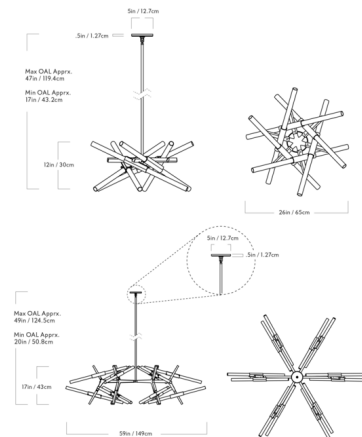

Shown in bronze / straight cut glass

Specifications

COLOR . . . . . Straight Cut Glass
BODY FINISH . . . . . Bronze
WATTAGE 48W
DIMMER . . . . . Low Voltage Electronic
DIMENSIONS . . . . . 26"W x 12"H
BULB INCLUDED . . . . . 12 x JCD/G9/4W/120V LED

Technical Information

LAMP LIFE . . . . . 25000 hours
COLOR RENDERING . . . . . 80 CRI
LAMP COLOR 2700K
LUMENS/WATT 990.00
LUMINOUS FLUX . . . . . 3960 lumens

CLICK TO VIEW PRODUCT

Notes: