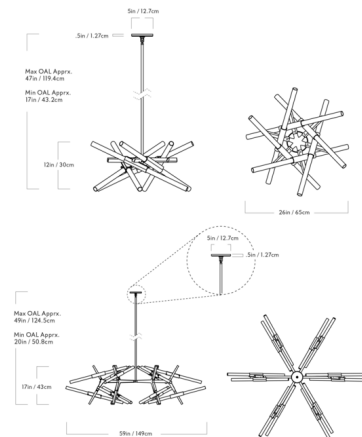

Description

The Astral Agnes Chandelier offers a radial, starburst-like shape composed of linear metal segments and glass tube diffusers. The chandelier's dramatic silhouette and geometric lines give it a futuristic aesthetic that is sure to attract attention. Available with angled-cut or straight-cut glass diffusers.

Shown in bronze / straight cut glass

Specifications

COLOR Straight Cut Glass
 BODY FINISH Bronze
 WATTAGE 48W
 DIMMER Low Voltage Electronic
 DIMENSIONS 26"W x 12"H
 BULB INCLUDED 12 x JCD/G9/4W/120V LED

Technical Information

LAMP LIFE 25000 hours
 COLOR RENDERING 80 CRI
 LAMP COLOR 2700K
 LUMENS/WATT 990.00
 LUMINOUS FLUX 3960 lumens

CLICK TO VIEW PRODUCT

Notes: