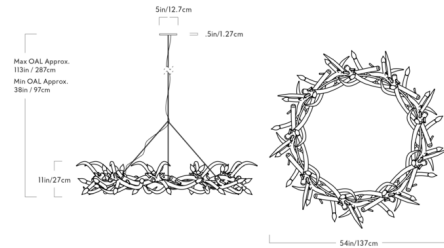

By Roll & Hill

Description

Originally designed in 2003, the Superordinate Antler Ring Chandelier reflects a return to natural forms in contemporary design. The chandelier is composed of ceramic antlers arranged in a circle and tipped with bulbs to create an elegant display of light. Whether placed in a rustic cabin or a contemporary interior, the Superordinate Antler Chandelier is sure to attract attention with its graceful, organic form.

Shown in white

Specifications

COLOR	N/A
BODY FINISH	White
WATTAGE	40.5W
DIMMER	Low Voltage Electronic
DIMENSIONS	54"W x 11"H
BULB INCLUDED	27 x B10/Candelabra (E12)/1.5W/120V LED

Technical Information

LAMP LIFE	15000 hours
COLOR RENDERING	90 CRI
LAMP COLOR	2700K
LUMENS/WATT	4,133.33
LUMINOUS FLUX	6200 lumens