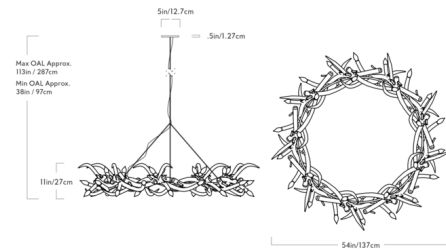

By Roll & Hill

Description

Originally designed in 2003, the Superordinate Antler Ring Chandelier reflects a return to natural forms in contemporary design. The chandelier is composed of ceramic antlers arranged in a circle and tipped with bulbs to create an elegant display of light. Whether placed in a rustic cabin or a contemporary interior, the Superordinate Antler Chandelier is sure to attract attention with its graceful, organic form.

Shown in white

Specifications

COLOR N/A
BODY FINISH White
WATTAGE 40.5W
DIMMER Low Voltage Electronic
DIMENSIONS 54"W x 11"H
BULB INCLUDED 27 x B10/Candelabra (E12)/1.5W/120V LED

Technical Information

LAMP LIFE 15000 hours
COLOR RENDERING 90 CRI
LAMP COLOR 2700K
LUMENS/WATT 4,133.33
LUMINOUS FLUX 6200 lumens