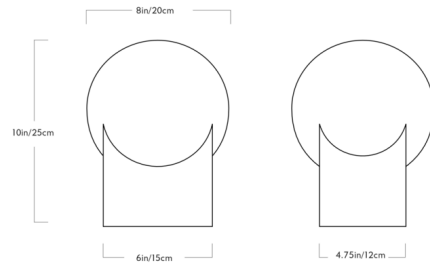

Shown in polished brass / white

Specifications

COLOR White
BODY FINISH Polished Brass
WATTAGE 10W
DIMMER Included
DIMENSIONS 8"W x 10"H
INTEGRATED LED MODULE 1 x LED/10W/120V LED

Technical Information

COLOR RENDERING 90 CRI
LAMP COLOR 2700K
LUMENS/WATT 40.00
LUMINOUS FLUX 400 lumens