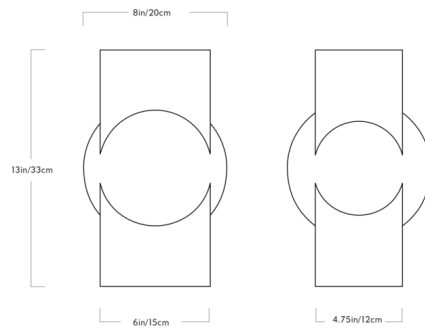

### Specifications

COLOR . . . . . White  
BODY FINISH . . . . . Blackened Brass  
WATTAGE . . . . . 20W  
DIMMER . . . . . Included  
DIMENSIONS . . . . . 8"W x 13"H  
INTEGRATED LED MODULE . . . . . 2 x LED/10W/120V LED