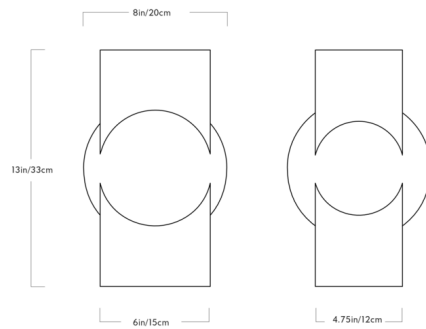

Shown in polished brass / white

Specifications

COLOR White
BODY FINISH Polished Brass
WATTAGE 20W
DIMMER Included
DIMENSIONS 8"W x 13"H
INTEGRATED LED MODULE 2 x LED/10W/120V LED

Technical Information

COLOR RENDERING 90 CRI
LAMP COLOR 2700K
LUMENS/WATT 40.00
LUMINOUS FLUX 400 lumens