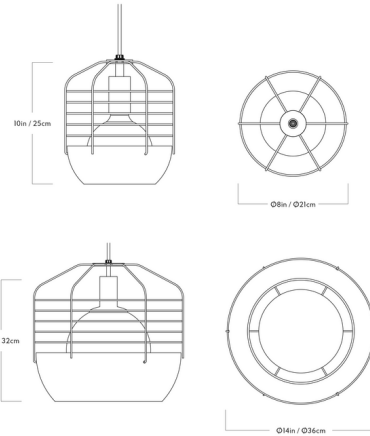

By Roll & Hill

Description

The Bluff City Pendant offers a refined, modern take on classic industrial pendants. The lampshade features a steel bowl lower portion capped by an open cage in a contrasting finish for a postmodern look evocative of the Memphis design movement. Includes round canopy in white finish.

Shown in mint / red

Specifications

COLOR Mint / Red
 BODY FINISH N/A
 WATTAGE 9W
 DIMMER Standard 120V
 DIMENSIONS 14"W x 13"H
 BULB NOT INCLUDED 1 x G40/Medium (E26)/9W/120V LED

Technical Information

LAMP LIFE 15000 hours