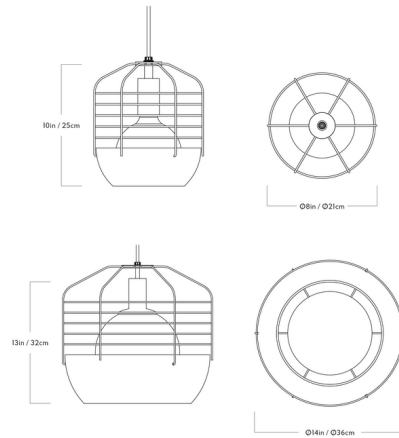

By Roll & Hill

Description

The Bluff City Pendant offers a refined, modern take on classic industrial pendants. The lampshade features a steel bowl lower portion capped by an open cage in a contrasting finish for a postmodern look evocative of the Memphis design movement. Includes round canopy in white finish.

Shown in white / brass

Specifications

COLOR	White / Brass
BODY FINISH	N/A
WATTAGE	9W
DIMMER	Standard 120V
DIMENSIONS	14"W x 13"H
BULB NOT INCLUDED	1 x G40/Medium (E26)/9W/120V LED

Technical Information

LAMP LIFE	15000 hours
-----------	-------------