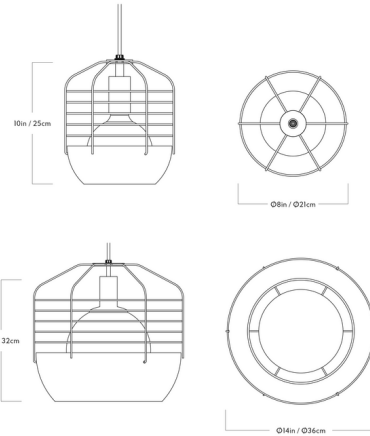

### Description

The Bluff City Pendant offers a refined, modern take on classic industrial pendants. The lampshade features a steel bowl lower portion capped by an open cage in a contrasting finish for a postmodern look evocative of the Memphis design movement. Includes round canopy in white finish.

### Specifications

COLOR . . . . . Mint / Red  
BODY FINISH . . . . . N/A  
WATTAGE . . . . . 9W  
DIMMER . . . . . Standard 120V  
DIMENSIONS . . . . . 8"W x 10"H  
BULB NOT INCLUDED . . . . . 1 x G40/Medium (E26)/9W/120V LED