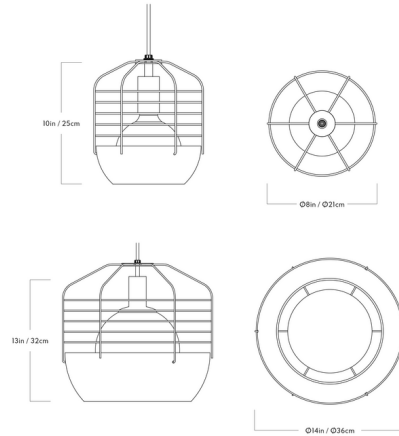

### Description

The Bluff City Pendant offers a refined, modern take on classic industrial pendants. The lampshade features a steel bowl lower portion capped by an open cage in a contrasting finish for a postmodern look evocative of the Memphis design movement. Includes round canopy in white finish.

### Specifications

COLOR . . . . . White / Brass  
BODY FINISH . . . . . N/A  
WATTAGE . . . . . 9W  
DIMMER . . . . . Standard 120V  
DIMENSIONS . . . . . 8"W x 10"H  
BULB NOT INCLUDED . . . . . 1 x G40/Medium (E26)/9W/120V LED