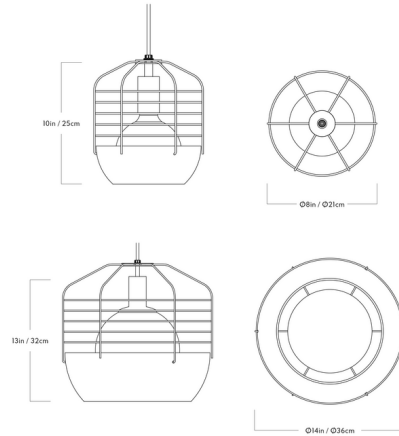

Description

The Bluff City Pendant offers a refined, modern take on classic industrial pendants. The lampshade features a steel bowl lower portion capped by an open cage in a contrasting finish for a postmodern look evocative of the Memphis design movement. Includes round canopy in white finish.

Shown in white / brass

Specifications

COLOR White / Brass
BODY FINISH N/A
WATTAGE 9W
DIMMER Standard 120V
DIMENSIONS 8"W x 10"H
BULB NOT INCLUDED 1 x G40/Medium (E26)/9W/120V LED

Technical Information

LAMP LIFE 15000 hours