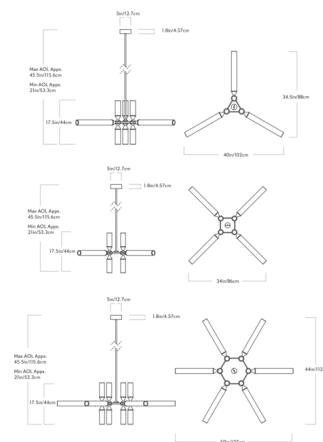

CLICK TO VIEW PRODUCT

Notes: