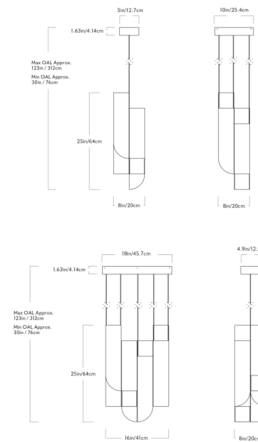

Description

The Cora Pendant will add a geometric element to any interior with its modern, curvilinear silhouette. The pendant is composed of a cluster of rectangular sections with curved ends on one side. Each segment houses an integrated LED light source which is directed downward to produce pleasant, ambient light.

Shown in polished nickel

Specifications

COLOR	N/A
BODY FINISH	Polished Nickel
WATTAGE	115.2W
DIMMER	Low Voltage Electronic
DIMENSIONS	8"W x 25"H x 8"D
INTEGRATED LED MODULE	4 x LED/28.8W/120V LED

Technical Information

COLOR RENDERING	90 CRI
LAMP COLOR	2700K
LUMENS/WATT	36.46
LUMINOUS FLUX	1050 lumens

CLICK TO VIEW PRODUCT

Notes: