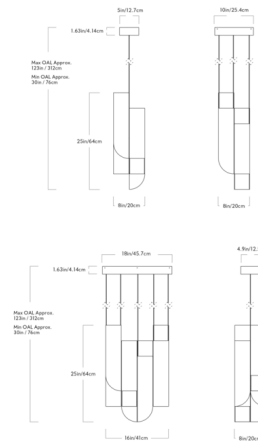

### Description

The Cora Pendant will add a geometric element to any interior with its modern, curvilinear silhouette. The pendant is composed of a cluster of rectangular sections with curved ends on one side. Each segment houses an integrated LED light source which is directed downward to produce pleasant, ambient light.

### Specifications

COLOR	N/A
BODY FINISH	Polished Nickel
WATTAGE	115.2W
DIMMER	Low Voltage Electronic
DIMENSIONS	8"W x 25"H x 8"D
INTEGRATED LED MODULE	4 x LED/28.8W/120V LED

### Technical Information

COLOR RENDERING	90 CRI
LAMP COLOR	2700K
LUMENS/WATT	36.46
LUMINOUS FLUX	1050 lumens

CLICK TO VIEW PRODUCT

Notes: