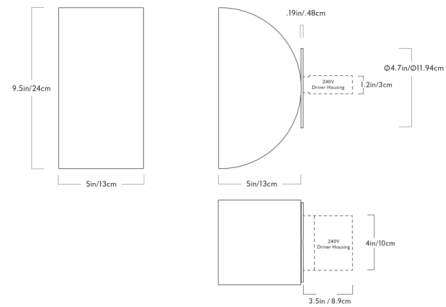

By Roll & Hill

Description

The Cora Wall Sconce features a minimalist, semicircular silhouette that will add a geometric element to any interior. The sconce houses an integrated LED light source which is reflected back towards the wall to produce pleasant, indirect light.

Shown in polished brass

Specifications

COLOR N/A
BODY FINISH Polished Brass
WATTAGE 8.4W
DIMMER N/A
DIMENSIONS 5"W x 9.5"H x 5"D
INTEGRATED LED MODULE 1 x LED/8.4W/120V LED

Technical Information

LAMP COLOR 2700K
LUMENS/WATT 29.76
LUMINOUS FLUX 250 lumens