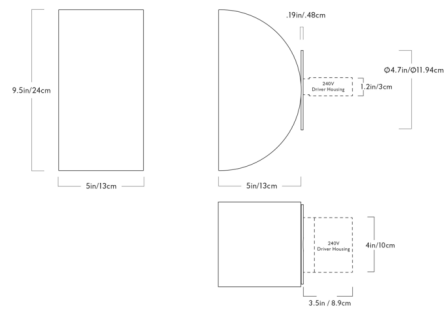

By Roll & Hill

Description

The Cora Wall Sconce features a minimalist, semicircular silhouette that will add a geometric element to any interior. The sconce houses an integrated LED light source which is reflected back towards the wall to produce pleasant, indirect light.

Shown in polished brass

Specifications

COLOR N/A
BODY FINISH Polished Brass
WATTAGE 8.4W
DIMMER N/A
DIMENSIONS 5"W x 9.5"H x 5"D
INTEGRATED LED MODULE 1 x LED/8.4W/120V LED

Technical Information

LAMP COLOR 2700K
LUMENS/WATT 29.76
LUMINOUS FLUX 250 lumens