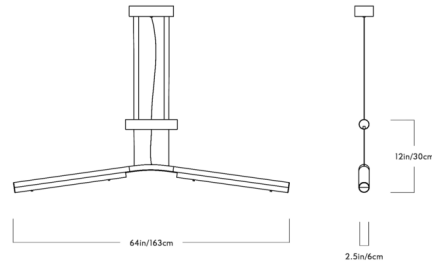

By Roll & Hill

Description

The Counterweight Linear Pendant features a pair of glass diffusers backed by an arching piece of steam-bent wood. A cylindrical marble counterweight rests above the the pendant to provide a balanced visual accent. The pendant is available with fixed or adjustable height, which can be set by moving the the counterweight up and down.

Shown in brass / walnut

Specifications

COLOR Walnut
BODY FINISH Brass
WATTAGE 56W
DIMMER Low Voltage Electronic
DIMENSIONS 64"L x 2.5"W x 12"H
INTEGRATED LED MODULE 2 x LED/28W/120V LED

Technical Information