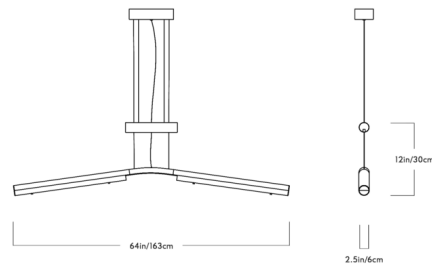

By Roll & Hill

Description

The Counterweight Linear Pendant features a pair of glass diffusers backed by an arching piece of steam-bent wood. A cylindrical marble counterweight rests above the the pendant to provide a balanced visual accent. The pendant is available with fixed or adjustable height, which can be set by moving the the counterweight up and down.

Shown in brass / walnut

Specifications

COLOR Walnut
BODY FINISH Brass
WATTAGE 56W
DIMMER Low Voltage Electronic
DIMENSIONS 64"L x 2.5"W x 12"H
INTEGRATED LED MODULE 2 x LED/28W/120V LED

Technical Information