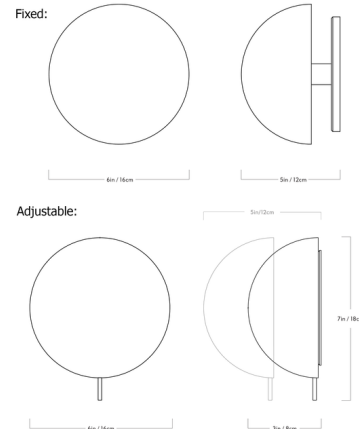

CLICK TO VIEW PRODUCT

Notes: