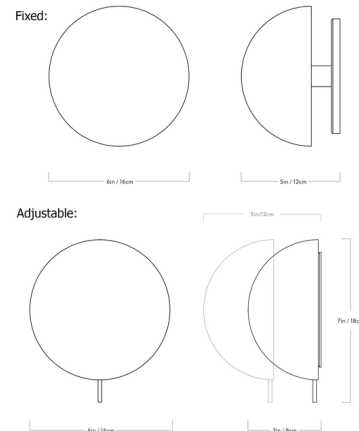

CLICK TO VIEW PRODUCT

Notes: