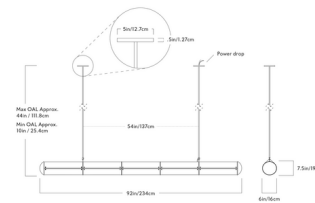

CLICK TO VIEW PRODUCT

Notes: