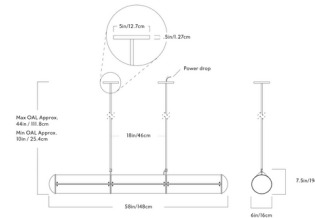

CLICK TO VIEW PRODUCT

Notes: