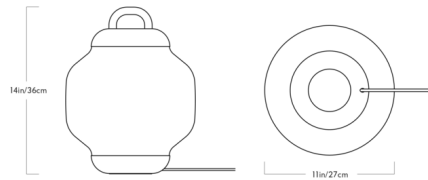

### Specifications

COLOR	White
BODY FINISH	Blackened Steel
WATTAGE	10W
DIMMER	Included
DIMENSIONS	11"W x 14"H
INTEGRATED LED MODULE	1 x LED/10W/120V LED