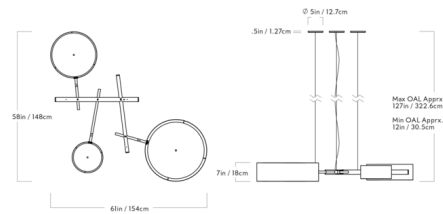

Shown in black

Specifications

COLOR N/A
BODY FINISH Black
WATTAGE 30W
DIMMER Standard 120V
DIMENSIONS 61"W x 7"H x 58"D
BULB INCLUDED 5 x A19/Medium (E26)/6W/120V LED

Technical Information

LAMP LIFE 25000 hours
COLOR RENDERING 90 CRI
LAMP COLOR 2700K
LUMENS/WATT 166.67
LUMINOUS FLUX 1000 lumens