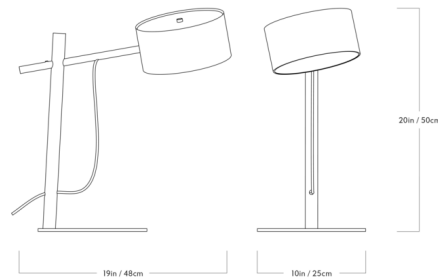

CLICK TO VIEW PRODUCT

Notes: