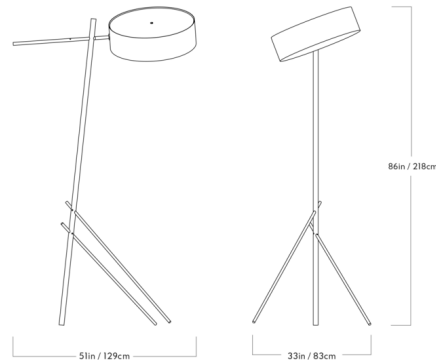

CLICK TO VIEW PRODUCT

Notes: