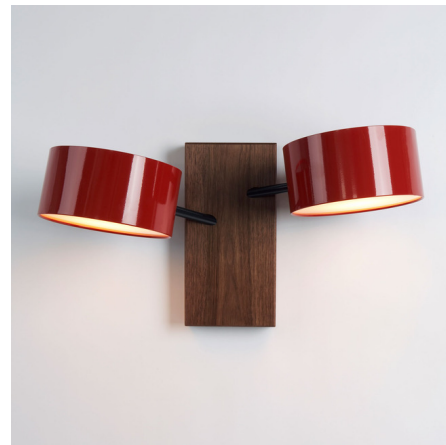

## Excel Wall Light

By Roll & Hill

### Description

The Excel Wall Light offers a minimal, geometric expression with a rectangular wooden backplate supporting a pair of drum-shaped metal shades. The beautiful natural texture of walnut adds a warm, natural element to the modern design. Excel's simple but elegant look will add a stylish accent to any space.

Shown in walnut / red