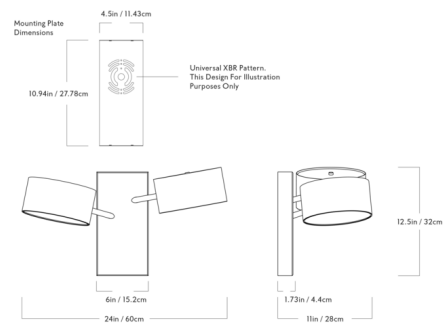

CLICK TO VIEW PRODUCT

Notes: