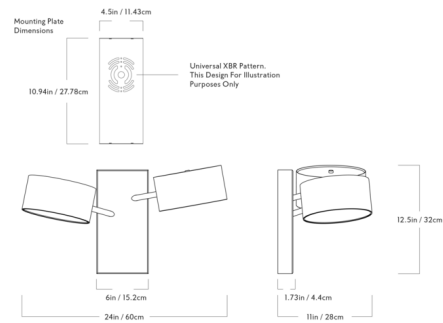

### Description

The Excel Wall Light offers a minimal, geometric expression with a rectangular wooden backplate supporting a pair of drum-shaped metal shades. The beautiful natural texture of walnut adds a warm, natural element to the modern design. Excel's simple but elegant look will add a stylish accent to any space.

### Specifications

COLOR . . . . . Red  
BODY FINISH . . . . . Walnut  
WATTAGE . . . . . 12W  
DIMMER . . . . . Standard 120V  
DIMENSIONS . . . . . 24"W x 12.5"H x 11"D  
BULB INCLUDED . . . . . 2 x A19/Medium (E26)/6W/120V LED