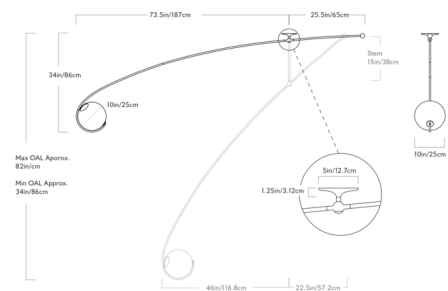

CLICK TO VIEW PRODUCT

Notes: