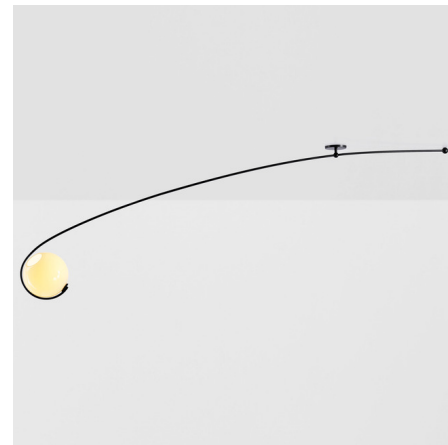

Lightology

lightology.com
866-954-4489
05-24-26

Project: _____
 Company: _____
 Location: _____ Fixture Type: _____
 SPEC #: **RNH1277139**
 Approved On: _____ Approved By: _____

Fiddlehead Cantilever Ceiling Light

By Roll & Hill

Description

The Fiddlehead Cantilever Ceiling Light is inspired by the furled fronds of a fiddlehead fern. The fixture's elongated arm gracefully cradles a glass globe diffuser to provide elegant lighting. The fixture includes a 15 inch downrod which can be cut to length on site.

Specifications

COLOR Cream
 BODY FINISH Blackened Steel
 WATTAGE 6W
 DIMMER Standard 120V
 DIMENSIONS 106"W x 34"H x 10"D
 BULB INCLUDED 1 x G25/Medium (E26)/6W/120V LED

Technical Information

COLOR RENDERING 90 CRI
 LAMP COLOR 2700K
 LUMENS/WATT 41.67
 LUMINOUS FLUX 250 lumens