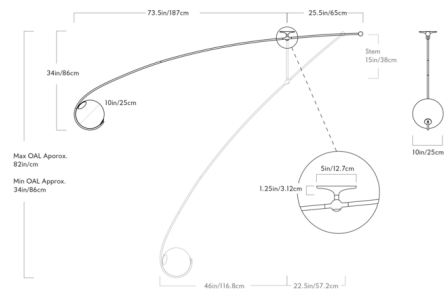

By Roll & Hill

Description

The Fiddlehead Cantilever Ceiling Light is inspired by the furled fronds of a fiddlehead fern. The fixture's elongated arm gracefully cradles a glass globe diffuser to provide elegant lighting. The fixture includes a 15 inch downrod which can be cut to length on site.

Shown in blackened steel / smoke

Specifications

COLOR Smoke
 BODY FINISH Blackened Steel
 WATTAGE 6W
 DIMMER Standard 120V
 DIMENSIONS 106"W x 34"H x 10"D
 BULB INCLUDED 1 x G25/Medium (E26)/6W/120V LED