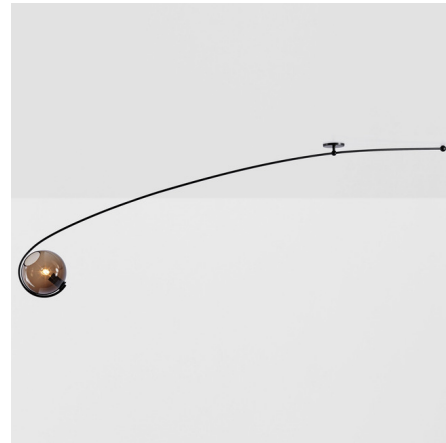

Lightology

lightology.com
866-954-4489
05-24-26

Project: _____

Company: _____

Location: _____ Fixture Type: _____

SPEC #: **RNH1277140**

Approved On: _____ Approved By: _____

Fiddlehead Cantilever Ceiling Light

By Roll & Hill

Description

The Fiddlehead Cantilever Ceiling Light is inspired by the furled fronds of a fiddlehead fern. The fixture's elongated arm gracefully cradles a glass globe diffuser to provide elegant lighting. The fixture includes a 15 inch downrod which can be cut to length on site.

Shown in blackened steel / smoke

Specifications

COLOR Smoke
 BODY FINISH Blackened Steel
 WATTAGE 6W
 DIMMER Standard 120V
 DIMENSIONS 106"W x 34"H x 10"D
 BULB INCLUDED 1 x G25/Medium (E26)/6W/120V LED

Technical Information

COLOR RENDERING 90 CRI
 LAMP COLOR 2700K
 LUMENS/WATT 35.00
 LUMINOUS FLUX 210 lumens

CLICK TO VIEW PRODUCT

Notes: