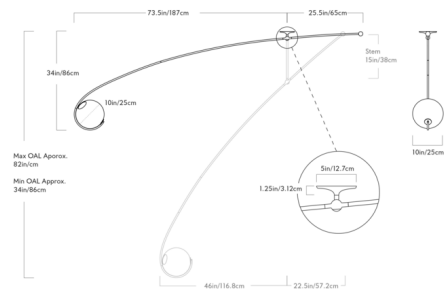

Description

The Fiddlehead Cantilever Ceiling Light is inspired by the furled fronds of a fiddlehead fern. The fixture's elongated arm gracefully cradles a glass globe diffuser to provide elegant lighting. The fixture includes a 15 inch downrod which can be cut to length on site.

Shown in brushed brass / cream

Specifications

COLOR Cream
 BODY FINISH Brushed Brass
 WATTAGE 6W
 DIMMER Standard 120V
 DIMENSIONS 106"W x 34"H x 10"D
 BULB INCLUDED 1 x G25/Medium (E26)/6W/120V LED

Technical Information

COLOR RENDERING 90 CRI
 LAMP COLOR 2700K
 LUMENS/WATT 41.67
 LUMINOUS FLUX 250 lumens

CLICK TO VIEW PRODUCT

Notes: