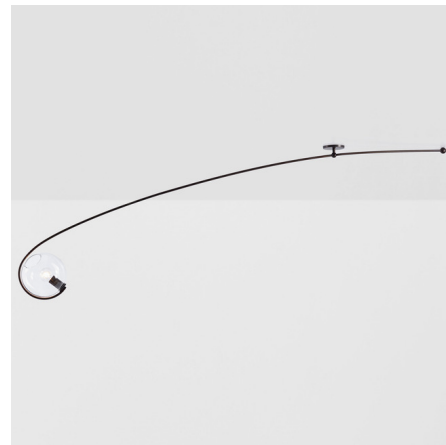

Lightology

lightology.com
866-954-4489
05-24-26

Project: _____
 Company: _____
 Location: _____ Fixture Type: _____
 SPEC #: **RNH1277144**
 Approved On: _____ Approved By: _____

Fiddlehead Cantilever Ceiling Light

By Roll & Hill

Description

The Fiddlehead Cantilever Ceiling Light is inspired by the furled fronds of a fiddlehead fern. The fixture's elongated arm gracefully cradles a glass globe diffuser to provide elegant lighting. The fixture includes a 15 inch downrod which can be cut to length on site.

Specifications

COLOR Clear
 BODY FINISH Oil Rubbed Bronze
 WATTAGE 6W
 DIMMER Standard 120V
 DIMENSIONS 106"W x 34"H x 10"D
 BULB INCLUDED 1 x G25/Medium (E26)/6W/120V LED

Technical Information

COLOR RENDERING 90 CRI
 LAMP COLOR 2700K
 LUMENS/WATT 100.00
 LUMINOUS FLUX 600 lumens

Shown in oil rubbed bronze / clear

CLICK TO VIEW PRODUCT

Notes: