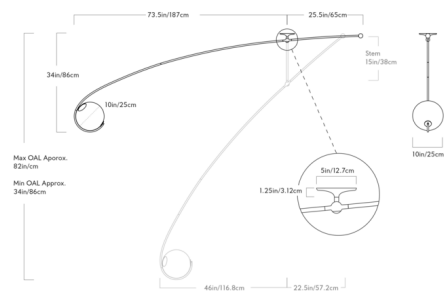

CLICK TO VIEW PRODUCT

Notes: