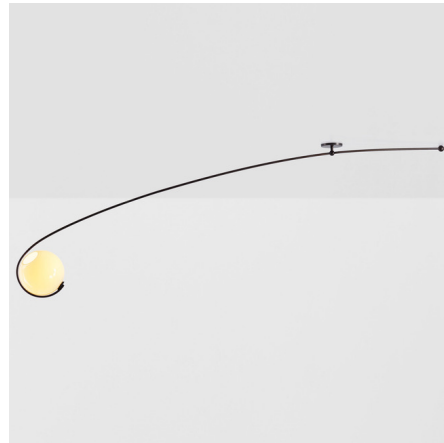

Lightology

lightology.com
866-954-4489
05-23-26

Project: _____

Company: _____

Location: _____ Fixture Type: _____

SPEC #: **RNH1277145**

Approved On: _____ Approved By: _____

Fiddlehead Cantilever Ceiling Light

By Roll & Hill

Description

The Fiddlehead Cantilever Ceiling Light is inspired by the furled fronds of a fiddlehead fern. The fixture's elongated arm gracefully cradles a glass globe diffuser to provide elegant lighting. The fixture includes a 15 inch downrod which can be cut to length on site.

Shown in oil rubbed bronze / cream

Specifications

COLOR Cream
 BODY FINISH Oil Rubbed Bronze
 WATTAGE 6W
 DIMMER Standard 120V
 DIMENSIONS 106"W x 34"H x 10"D
 BULB INCLUDED 1 x G25/Medium (E26)/6W/120V LED