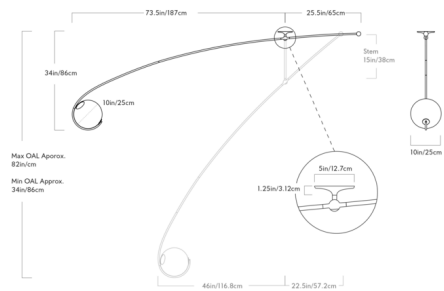

By Roll & Hill

Description

The Fiddlehead Cantilever Ceiling Light is inspired by the furled fronds of a fiddlehead fern. The fixture's elongated arm gracefully cradles a glass globe diffuser to provide elegant lighting. The fixture includes a 15 inch downrod which can be cut to length on site.

Shown in oil rubbed bronze / cream

Specifications

COLOR Cream
 BODY FINISH Oil Rubbed Bronze
 WATTAGE 6W
 DIMMER Standard 120V
 DIMENSIONS 106"W x 34"H x 10"D
 BULB INCLUDED 1 x G25/Medium (E26)/6W/120V LED