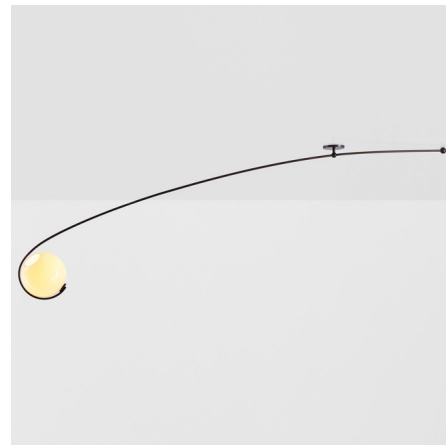

Lightology

lightology.com
866-954-4489
04-08-26

Project: _____
 Company: _____
 Location: _____ Fixture Type: _____
 SPEC #: **RNH1277145**
 Approved On: _____ Approved By: _____

Fiddlehead Cantilever Ceiling Light

By Roll & Hill

Description

The Fiddlehead Cantilever Ceiling Light is inspired by the furled fronds of a fiddlehead fern. The fixture's elongated arm gracefully cradles a glass globe diffuser to provide elegant lighting. The fixture includes a 15 inch downrod which can be cut to length on site.

Shown in oil rubbed bronze / cream

Specifications

COLOR Cream
 BODY FINISH Oil Rubbed Bronze
 WATTAGE 6W
 DIMMER Standard 120V
 DIMENSIONS 106"W x 34"H x 10"D
 BULB INCLUDED 1 x G25/Medium (E26)/6W/120V LED