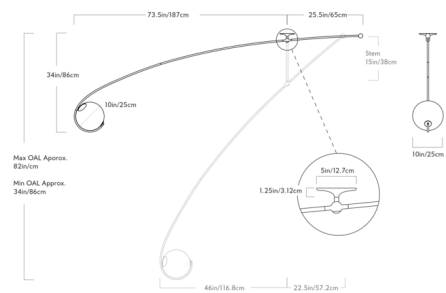

By Roll & Hill

Description

The Fiddlehead Cantilever Ceiling Light is inspired by the furled fronds of a fiddlehead fern. The fixture's elongated arm gracefully cradles a glass globe diffuser to provide elegant lighting. The fixture includes a 15 inch downrod which can be cut to length on site.

Shown in oil rubbed bronze / cream

Specifications

COLOR Cream
 BODY FINISH Oil Rubbed Bronze
 WATTAGE 6W
 DIMMER Standard 120V
 DIMENSIONS 106"W x 34"H x 10"D
 BULB INCLUDED 1 x G25/Medium (E26)/6W/120V LED