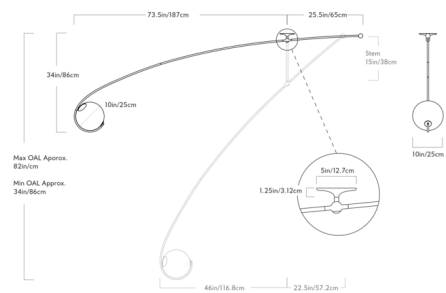

By Roll & Hill

Description

The Fiddlehead Cantilever Ceiling Light is inspired by the furled fronds of a fiddlehead fern. The fixture's elongated arm gracefully cradles a glass globe diffuser to provide elegant lighting. The fixture includes a 15 inch downrod which can be cut to length on site.

Shown in oil rubbed bronze / smoke

Specifications

COLOR Smoke
 BODY FINISH Oil Rubbed Bronze
 WATTAGE 6W
 DIMMER Standard 120V
 DIMENSIONS 106"W x 34"H x 10"D
 BULB INCLUDED 1 x G25/Medium (E26)/6W/120V LED