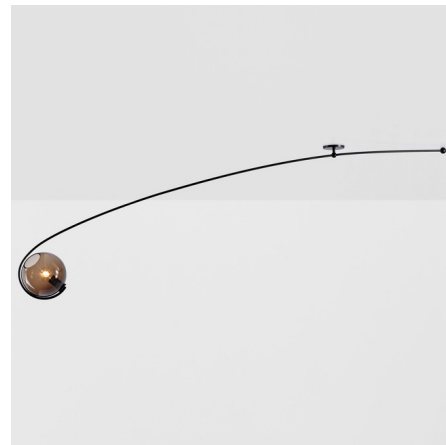

Lightology

lightology.com
866-954-4489
05-24-26

Project: _____
 Company: _____
 Location: _____ Fixture Type: _____
 SPEC #: **RNH1277146**
 Approved On: _____ Approved By: _____

Fiddlehead Cantilever Ceiling Light

By Roll & Hill

Description

The Fiddlehead Cantilever Ceiling Light is inspired by the furled fronds of a fiddlehead fern. The fixture's elongated arm gracefully cradles a glass globe diffuser to provide elegant lighting. The fixture includes a 15 inch downrod which can be cut to length on site.

Shown in oil rubbed bronze / smoke

Specifications

COLOR Smoke
 BODY FINISH Oil Rubbed Bronze
 WATTAGE 6W
 DIMMER Standard 120V
 DIMENSIONS 106"W x 34"H x 10"D
 BULB INCLUDED 1 x G25/Medium (E26)/6W/120V LED

Technical Information

COLOR RENDERING 90 CRI
 LAMP COLOR 2700K
 LUMENS/WATT 35.00
 LUMINOUS FLUX 210 lumens

CLICK TO VIEW PRODUCT

Notes: