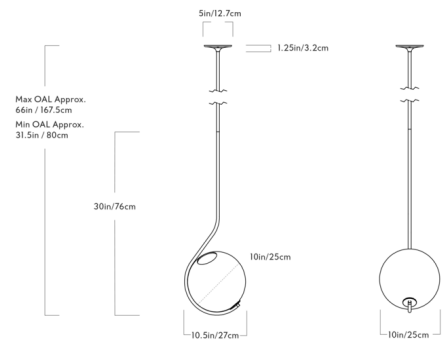

Description

The Fiddlehead Pendant is inspired by the furled fronds of a fiddlehead fern. The fixture's stem gracefully cradles a glass globe diffuser to provide elegant lighting. The fixture includes a 35 inch downrod which can be cut to length on site.

Specifications

COLOR Smoke
BODY FINISH Brushed Brass
WATTAGE 3W
DIMMER Standard 120V
DIMENSIONS 10.5"W x 16"H x 10"D
BULB INCLUDED 1 x G25/Medium (E26)/3W/120V LED

Technical Information

LAMP LIFE 15000 hours
COLOR RENDERING 90 CRI
LAMP COLOR 2700K
LUMENS/WATT 70.00
LUMINOUS FLUX 210 lumens

Shown in brushed brass / smoke

CLICK TO VIEW PRODUCT

Notes: