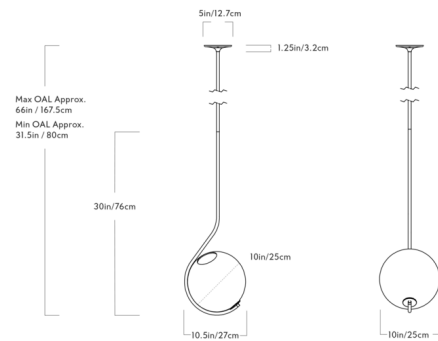

By Roll & Hill

Description

The Fiddlehead Pendant is inspired by the furled fronds of a fiddlehead fern. The fixture's stem gracefully cradles a glass globe diffuser to provide elegant lighting. The fixture includes a 35 inch downrod which can be cut to length on site.

Shown in brushed brass / smoke

Specifications

COLOR Smoke
BODY FINISH Brushed Brass
WATTAGE 3W
DIMMER Standard 120V
DIMENSIONS 10.5"W x 16"H x 10"D
BULB INCLUDED 1 x G25/Medium (E26)/3W/120V LED

Technical Information

LAMP LIFE 15000 hours
COLOR RENDERING 90 CRI
LAMP COLOR 2700K
LUMENS/WATT 70.00
LUMINOUS FLUX 210 lumens

CLICK TO VIEW PRODUCT

Notes: