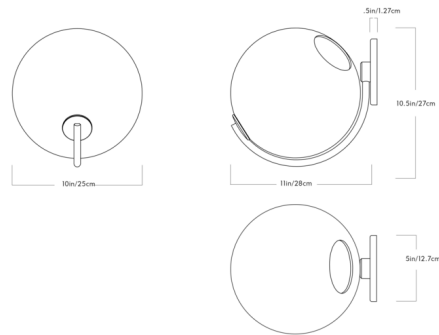

### Description

The Fiddlehead Wall Sconce is inspired by the furred fronds of a fiddlehead fern. The fixture's curving arm gracefully cradles a glass globe diffuser to provide elegant lighting.

Shown in brushed brass / cream

### Specifications

COLOR . . . . . Cream  
BODY FINISH . . . . . Brushed Brass  
WATTAGE . . . . . 3W  
DIMMER . . . . . Standard 120V  
DIMENSIONS . . . . . 10"W x 10.5"H x 11"D  
BULB INCLUDED . . . . . 1 x G25/Medium (E26)/3W/120V LED