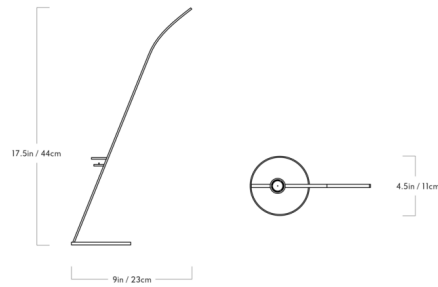

### Specifications

COLOR	N/A
BODY FINISH	Brushed Brass
WATTAGE	N/A
DIMMER	N/A
DIMENSIONS	9"W x 17.5"H x 4.5"D
BULB	N/A

CLICK TO VIEW PRODUCT

Notes: