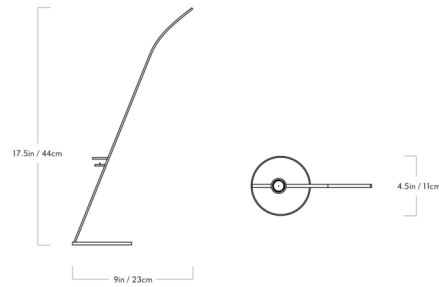

### Specifications

COLOR	N/A
BODY FINISH	Brushed Brass
WATTAGE	N/A
DIMMER	N/A
DIMENSIONS	9"W x 17.5"H x 4.5"D
BULB	N/A

CLICK TO VIEW PRODUCT

Notes: