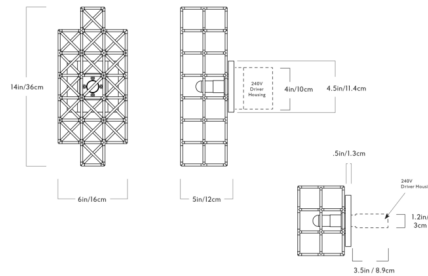

By Roll & Hill

Description

The repetition of structural forms gives the Gridlock Wall Sconce a Brutalist-inspired look that will make a striking statement in any interior. The sconce is constructed of tiny brass pieces which have been arranged into a tiered, rectangular frame. Gridlock is an eye-catching statement piece that is perfect for adding an industrial but chic accent to any interior.

Shown in brass

Specifications

COLOR N/A
BODY FINISH Brass
WATTAGE 3W
DIMMER Low Voltage Electronic
DIMENSIONS 6"W x 14"H x 5"D
BULB INCLUDED 1 x JCD/G9/3W/120V LED

Technical Information

COLOR RENDERING 90 CRI
LAMP COLOR 2700K
LUMENS/WATT 60.00
LUMINOUS FLUX 180 lumens