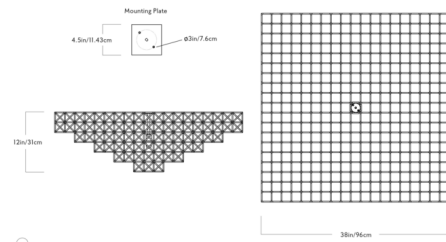

By Roll & Hill

Description

The repetition of structural forms gives the Gridlock Ceiling Light a Brutalist-inspired look that will make a striking statement in any interior. The fixture is constructed from thousands of tiny brass pieces which have been arranged into a tiered, square frame. Gridlock is an eye-catching statement piece that is perfect for adding a sense of grandeur to an entryway, dining room, or lobby.

Shown in brass

Specifications

COLOR N/A
BODY FINISH Brass
WATTAGE 23.6W
DIMMER Low Voltage Electronic
DIMENSIONS 38"W x 12"H x 38"D
INTEGRATED LED MODULE 1 x LED/23.6W/120V LED

Technical Information

LAMP LIFE 50000 hours
COLOR RENDERING 90 CRI
LAMP COLOR 2700K
LUMENS/WATT 88.98
LUMINOUS FLUX 2100 lumens