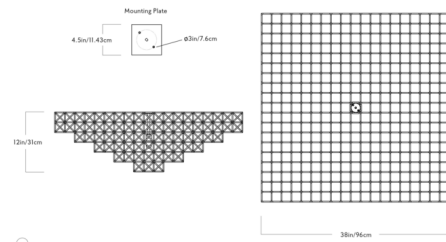

### Description

The repetition of structural forms gives the Gridlock Ceiling Light a Brutalist-inspired look that will make a striking statement in any interior. The fixture is constructed from thousands of tiny brass pieces which have been arranged into a tiered, square frame. Gridlock is an eye-catching statement piece that is perfect for adding a sense of grandeur to an entryway, dining room, or lobby.