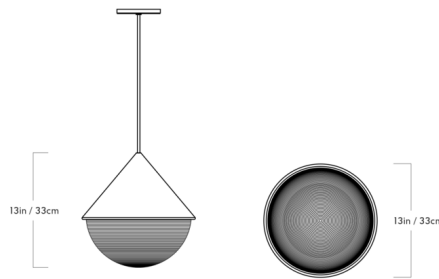

## Half & Half Hemisphere Pendant By Roll & Hill

### Description

The Half & Half Pendant takes its name from its steel and glass construction with a ridged glass diffuser capped by a conical steel shade. The pairing of contrasting materials, shapes, and textures adds visual interest to the pendant's sleek, geometric design.

### Specifications

COLOR	Frosted
BODY FINISH	Green
WATTAGE	14W
DIMMER	Standard 120V
DIMENSIONS	13"W x 13"H
BULB NOT INCLUDED	1 x A19/Medium (E26)/14W/120V LED
OTHER BULB OPTIONS	1 x A19/Medium (E26)/60W/120V LED