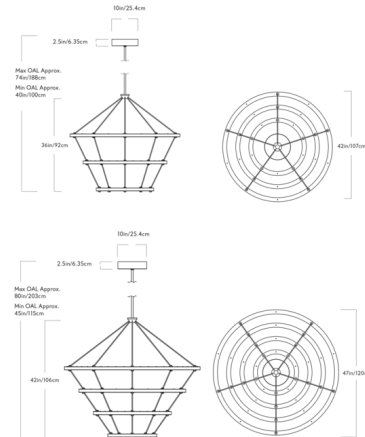

CLICK TO VIEW PRODUCT

Notes: