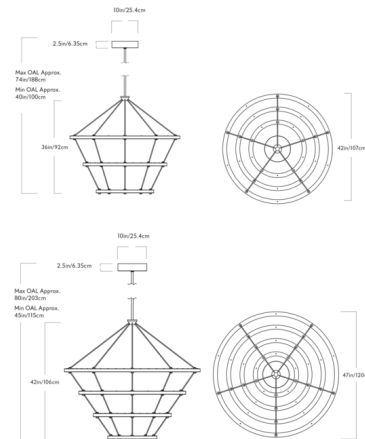

CLICK TO VIEW PRODUCT

Notes: