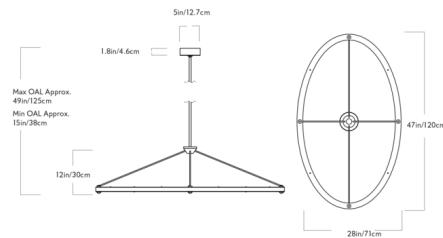

Specifications

COLOR . . . . . N/A
BODY FINISH . . . . . Brushed Brass
WATTAGE 92W
DIMMER . . . . . Low Voltage Electronic
DIMENSIONS . . . . . 47"W x 12"H x 28"D
INTEGRATED LED MODULE . . . . . 1 x LED/92W/120V LED

Technical Information

LAMP LIFE . . . . . 50000 hours
COLOR RENDERING . . . . . 90 CRI
LAMP COLOR 2700K
LUMENS/WATT 14.13
LUMINOUS FLUX . . . . . 1300 lumens

CLICK TO VIEW PRODUCT

Notes: