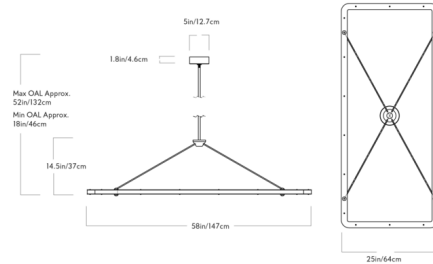

By Roll & Hill

Description

The Halo Rectangle Pendant makes use of energy-efficient LED technology to create a dramatic display of light. The pendant features an illuminated acrylic border supported by a sleek steel frame. The frame's open, cage-like structure creates a light, airy expression that will not obstruct the view of the surrounding room.

Shown in polished nickel

Specifications

COLOR N/A
BODY FINISH Polished Nickel
WATTAGE 92W
DIMMER Low Voltage Electronic
DIMENSIONS 58"W x 14.5"H x 25"D
INTEGRATED LED MODULE 1 x LED/92W/120V LED

Technical Information