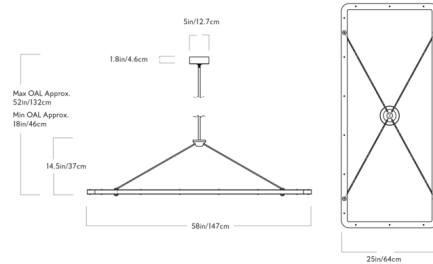

CLICK TO VIEW PRODUCT

Notes: