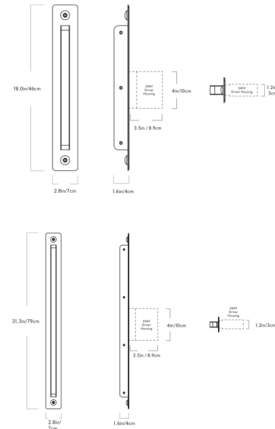

By Roll & Hill

Description

The Halo Wall Light makes use of energy-efficient LED technology to create a dramatic display of light. The sleek rectangular frame holds an LED strip to produce warm ambient light. May be mounted vertically or horizontally. Requires 2x4 inch junction box.

Shown in blackened steel

Specifications

COLOR	N/A
BODY FINISH	Blackened Steel
WATTAGE	7W
DIMMER	Low Voltage Electronic
DIMENSIONS	18"W x 2.8"H x 1.6"D
INTEGRATED LED MODULE	1 x LED/7W/120V LED

Technical Information