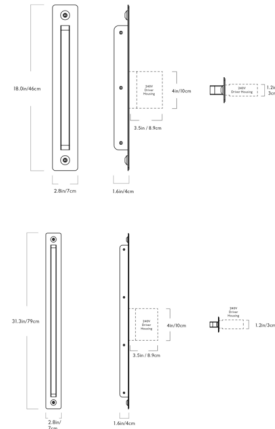

Description

The Halo Wall Light makes use of energy-efficient LED technology to create a dramatic display of light. The sleek rectangular frame holds an LED strip to produce warm ambient light. May be mounted vertically or horizontally. Requires 2x4 inch junction box.

Shown in blackened steel

Specifications

COLOR	N/A
BODY FINISH	Blackened Steel
WATTAGE	7W
DIMMER	Low Voltage Electronic
DIMENSIONS	18"W x 2.8"H x 1.6"D
INTEGRATED LED MODULE	1 x LED/7W/120V LED

Technical Information