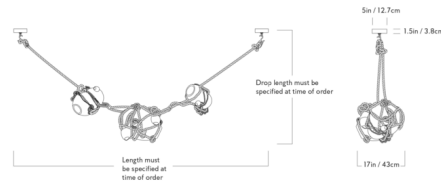

By Roll & Hill

Description

The Knotty Bubbles Chain Pendant is a sculptural light that will enhance any room with nautical style. The glass diffusers' curving forms are reminiscent of underwater bubbles or floating buoys, and they are supported by a tangle of rope that adds a unique textural accent. The suspension's elongated form is perfect for creating a dramatic display of light, particularly when multiple pendants overlap and intersect. Note: The total length from end to end and drop length from the ceiling to the bottom of the pendant must be specified at the time of order.

Shown in natural / opal

Specifications

COLOR Opal
BODY FINISH Natural
WATTAGE 18W
DIMMER Low Voltage Electronic
DIMENSIONS 17"W
BULB INCLUDED 4 x G16.5/Candelabra (E12)/4.5W/120V LED

Technical Information