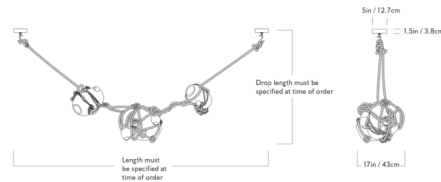

### Description

The Knotty Bubbles Chain Pendant is a sculptural light that will enhance any room with nautical style. The glass diffusers' curving forms are reminiscent of underwater bubbles or floating buoys, and they are supported by a tangle of rope that adds a unique textural accent. The suspension's elongated form is perfect for creating a dramatic display of light, particularly when multiple pendants overlap and intersect. Note: The total length from end to end and drop length from the ceiling to the bottom of the pendant must be specified at the time of order.

### Specifications

COLOR . . . . . Opal  
BODY FINISH . . . . . Natural  
WATTAGE . . . . . 18W  
DIMMER . . . . . Low Voltage Electronic  
DIMENSIONS . . . . . 17"W  
BULB INCLUDED . . . . . 4 x G16.5/Candelabra (E12)/4.5W/120V LED