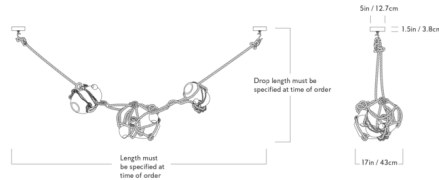

By Roll & Hill

Description

The Knotty Bubbles Chain Pendant is a sculptural light that will enhance any room with nautical style. The glass diffusers' curving forms are reminiscent of underwater bubbles or floating buoys, and they are supported by a tangle of rope that adds a unique textural accent. The suspension's elongated form is perfect for creating a dramatic display of light, particularly when multiple pendants overlap and intersect. Note: The total length from end to end and drop length from the ceiling to the bottom of the pendant must be specified at the time of order.

Shown in natural / opal

Specifications

COLOR Opal
 BODY FINISH Natural
 WATTAGE 18W
 DIMMER Low Voltage Electronic
 DIMENSIONS 17"W
 BULB INCLUDED 4 x G16.5/Candelabra (E12)/4.5W/120V LED

Technical Information