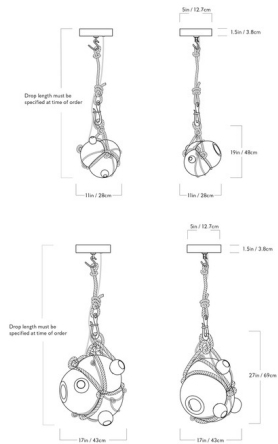

CLICK TO VIEW PRODUCT

Notes: