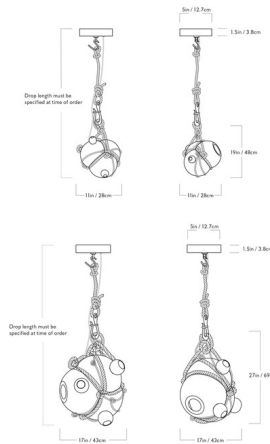

Lightology

lightology.com
866-954-4489
07-07-26

Project: _____

Company: _____

Location: _____ Fixture Type: _____

SPEC #: **RNH1277243**

Approved On: _____ Approved By: _____

Knotty Bubbles Pendant

By Roll & Hill

Description

The Knotty Bubbles Pendant is a sculptural light that will enhance any room with nautical style. The glass diffuser's curving form is reminiscent of underwater bubbles, and it is supported by a tangle of rope that adds a unique textural accent. The pendant is attached to the rope with a carabiner clip to add to the nautical motif. Note: The overall height from the ceiling to the bottom of the pendant must be specified at time of order.

Shown in natural / opal

Specifications

COLOR	Opal
BODY FINISH	Natural
WATTAGE	4.5W
DIMMER	Low Voltage Electronic
DIMENSIONS	11"W x 19"H x 11"D
BULB INCLUDED	1 x B10/Candelabra (E12)/4.5W/120V LED

Technical Information