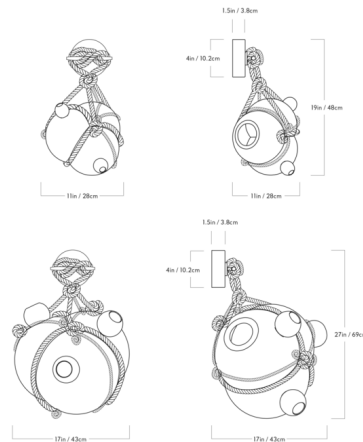

By Roll & Hill

Description

The Knotty Bubbles Wall Sconce is a sculptural light that will enhance a wall with nautical style. The glass diffuser's curving form is reminiscent of underwater bubbles, and it is supported by a tangle of rope that adds a unique textural accent. The coastal motif is also echoed in the sconce's backplate which holds the rope on a cleat similar to those used to tie boats to a pier.

Shown in natural / clear

Specifications

COLOR Clear
BODY FINISH Natural
WATTAGE 4.5W
DIMMER Low Voltage Electronic
DIMENSIONS 11"W x 19"H x 11"D
BULB INCLUDED 1 x B10/Candelabra (E12)/4.5W/120V LED

Technical Information

LAMP LIFE 25000 hours
COLOR RENDERING 90 CRI
LAMP COLOR 2700K
LUMENS/WATT 90.00
LUMINOUS FLUX 405 lumens

CLICK TO VIEW PRODUCT

Notes: