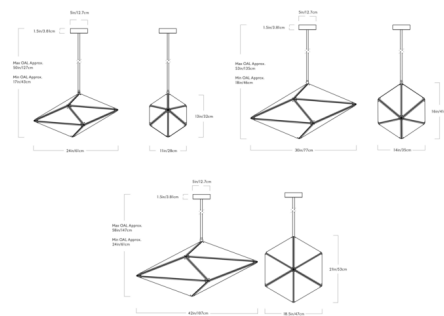

By Roll & Hill

Description

The Maxhedron Horizontal Pendant features a faceted, geometric form composed of two-way mirror panels to create a dazzling display of light and reflection. When the fixture is turned off it reflects its surroundings to subtly blend in with the decor. When the light is turned on, a stunning constellation of light is formed within the pendant while bands of light are cast across the room.

Shown in brushed brass / transparent mirror

Specifications

COLOR	Transparent Mirror
BODY FINISH	Brushed Brass
WATTAGE	12W
DIMMER	Standard 120V
DIMENSIONS	24"W x 13"H x 11"D
BULB INCLUDED	8 x LED/G4 (bipin)/1.5W/120V LED