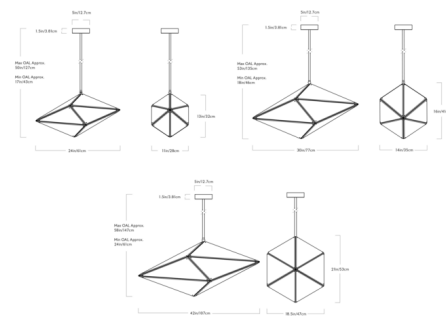

## Maxhedron Horizontal Pendant

By Roll & Hill

### Description

The Maxhedron Horizontal Pendant features a faceted, geometric form composed of two-way mirror panels to create a dazzling display of light and reflection. When the fixture is turned off it reflects its surroundings to subtly blend in with the decor. When the light is turned on, a stunning constellation of light is formed within the pendant while bands of light are cast across the room.

Shown in brushed brass / transparent mirror

### Specifications

COLOR . . . . . Transparent Mirror  
 BODY FINISH . . . . . Brushed Brass  
 WATTAGE . . . . . 12W  
 DIMMER . . . . . Standard 120V  
 DIMENSIONS . . . . . 24"W x 13"H x 11"D  
 BULB INCLUDED . . . . . 8 x LED/G4 (bipin)/1.5W/120V LED