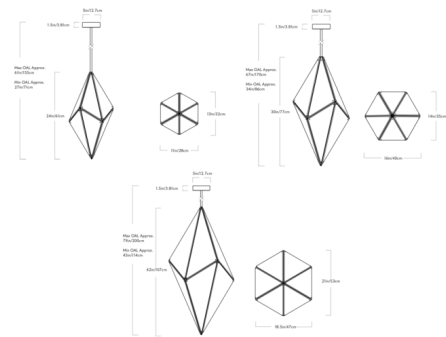

## Maxhedron Vertical Pendant

By Roll & Hill

### Description

The Maxhedron Vertical Pendant features a faceted, geometric form composed of two-way mirror panels to create a dazzling display of light and reflection. When the fixture is turned off it reflects its surroundings to subtly blend in with the decor. When the light is turned on, a stunning constellation of light is formed within the pendant while bands of light are cast across the room.

Shown in brushed brass / transparent mirror