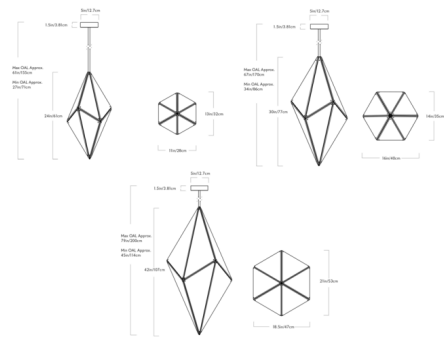

By Roll & Hill

Description

The Maxhedron Vertical Pendant features a faceted, geometric form composed of two-way mirror panels to create a dazzling display of light and reflection. When the fixture is turned off it reflects its surroundings to subtly blend in with the decor. When the light is turned on, a stunning constellation of light is formed within the pendant while bands of light are cast across the room.

Shown in brushed brass / transparent mirror

Specifications

COLOR Transparent Mirror
 BODY FINISH Brushed Brass
 WATTAGE 12W
 DIMMER Standard 120V
 DIMENSIONS 13"W x 24"H x 11"D
 BULB INCLUDED 8 x LED/G4 (bipin)/1.5W/120V LED