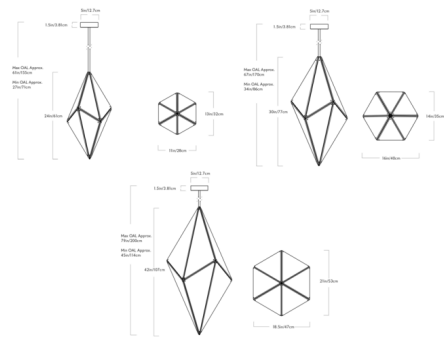

By Roll & Hill

Description

The Maxhedron Vertical Pendant features a faceted, geometric form composed of two-way mirror panels to create a dazzling display of light and reflection. When the fixture is turned off it reflects its surroundings to subtly blend in with the decor. When the light is turned on, a stunning constellation of light is formed within the pendant while bands of light are cast across the room.

Shown in brushed brass / transparent mirror

Specifications

COLOR	Transparent Mirror
BODY FINISH	Brushed Brass
WATTAGE	12W
DIMMER	Standard 120V
DIMENSIONS	13"W x 24"H x 11"D
BULB INCLUDED	8 x LED/G4 (bipin)/1.5W/120V LED