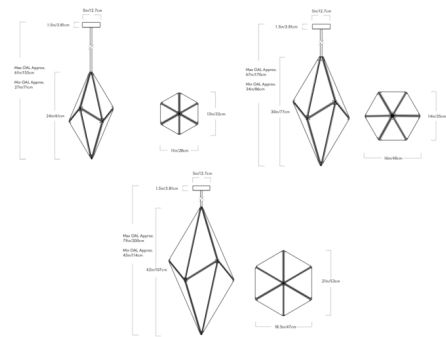

By Roll & Hill

Description

The Maxhedron Vertical Pendant features a faceted, geometric form composed of two-way mirror panels to create a dazzling display of light and reflection. When the fixture is turned off it reflects its surroundings to subtly blend in with the decor. When the light is turned on, a stunning constellation of light is formed within the pendant while bands of light are cast across the room.

Specifications

COLOR Transparent Mirror
BODY FINISH Oil Rubbed Bronze
WATTAGE 12W
DIMMER Standard 120V
DIMENSIONS 16"W x 30"H x 14"D
BULB INCLUDED 8 x LED/G4 (bipin)/1.5W/120V LED

Technical Information

COLOR RENDERING 90 CRI
LAMP COLOR 2700K
LUMENS/WATT 146.67
LUMINOUS FLUX 220 lumens

Shown in oil rubbed bronze / transparent mirror

CLICK TO VIEW PRODUCT

Notes: